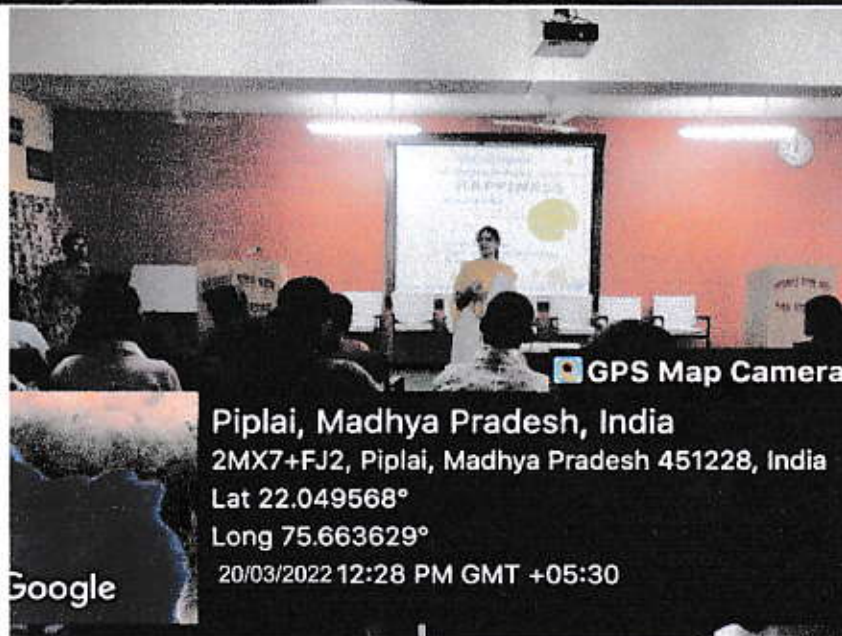

GULAB BAI YADAV SMRITI SHIKSHA MAHAVIDYALAYA, BORAWAN

NAAC
ACCREDITED
GRADE "B"

TEH-KASRAWAD, DISTRICT-KHARGONE (M.P.)

Recognized by NCTE, Affiliated by Devi Ahilya Vishwavidyalaya Indore

S.K. Tiwari
Prof. S.K. Tiwari
Principal
Swa. Gulab Bai Yadav Smriti
Shiksha Mahavidhyalaya
BORAWAN (M.P.)