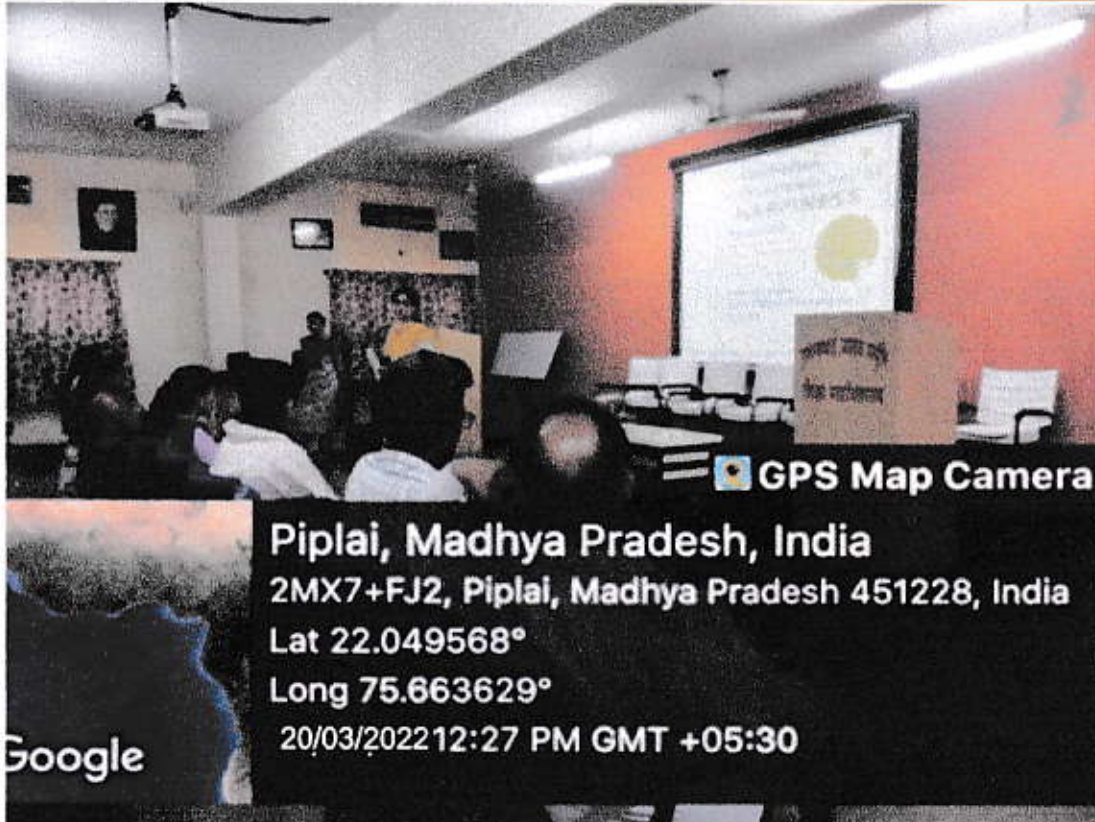

GULAB BAI YADAV SMRITI SHIKSHA MAHAVIDYALAYA, BORAWAN

NAAC
ACCREDITED
GRADE "B"

TEH-KASRAWAD, DISTRICT-KHARGONE (M.P.)

Recognized by NCTE, Affiliated by Devi Ahilya Vishwavidyalaya Indore

Prof. S.K. Tiwari
Principal
Swa. Gulab Bai Yadav Smriti
Shiksha Mahavidyalaya
BORAWAN (M.P.)