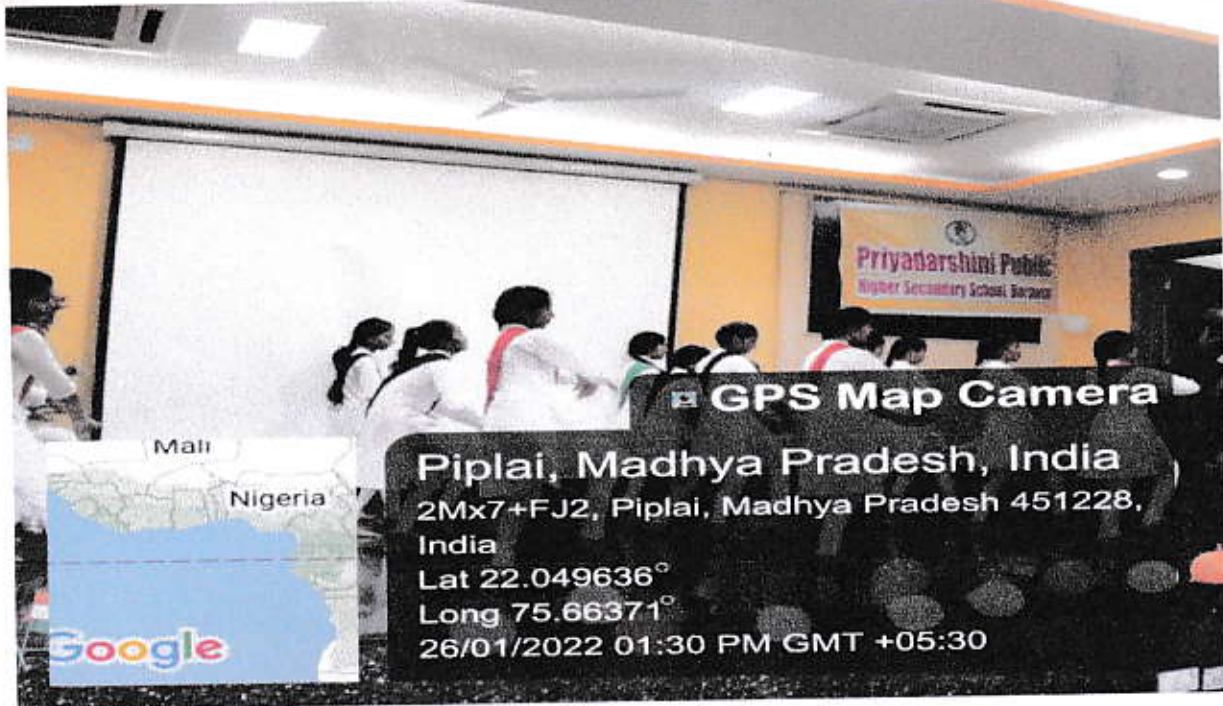

GULAB BAI YADAV SMRITI SHIKSHA MAHAVIDYALAYA, BORAWAN

NAAC
ACCREDITED
GRADE "B"

TEH-KASRAWAD, DISTRICT-KHARGONE (M.P.)

Recognized by NCTE, Affiliated by Devi Ahilya Vishwavidyalaya Indore

Prof. S.K. Tiwari
Principal

Swa. Gulab Bai Yadav Smriti
Shiksha Mahavidhyalaya
BORAWAN (M.P.)