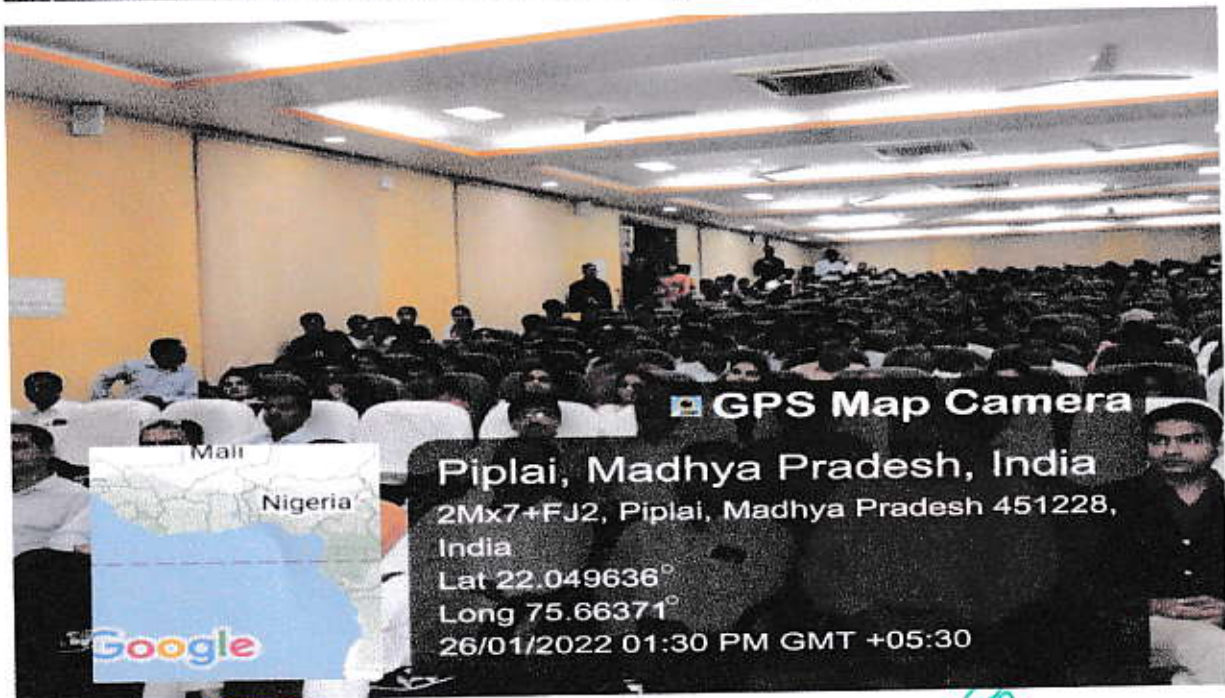

GULAB BAI YADAV SMRITI SHIKSHA MAHAVIDYALAYA, BORAWAN

NAAC
ACCREDITED
GRADE "B"

TEH-KASRAWAD, DISTRICT-KHARGONE (M.P.)

Recognized by NCTE, Affiliated by Devi Ahilya Vishwavidyalaya Indore

Prof. S.K. Tiwari
Principal

Swa. Gulab Bai Yadav Smriti
Shiksha Mahavidhyalaya
BORAWAN (M.P.)