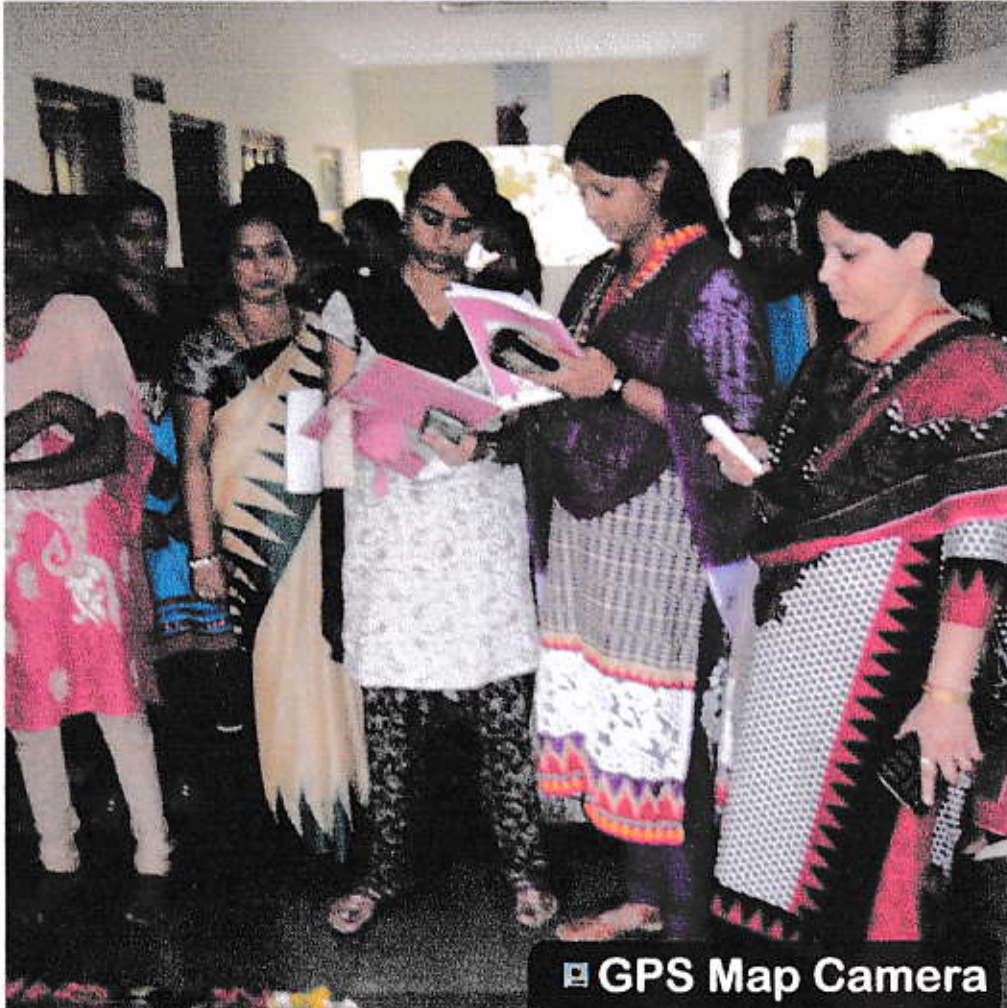

GULAB BAI YADAV SMRITI SHIKSHA MAHAVIDYALAYA, BORAWAN

NAAC
ACCREDITED
GRADE "B"

TEH-KASRAWAD, DISTRICT-KHARGONE (M.P.)

Recognized by NCTE, Affiliated by Devi Ahilya Vishwavidyalaya Indore

GPS Map Camera